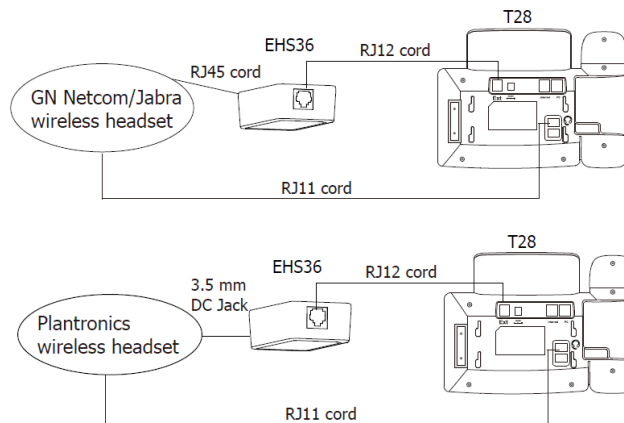

Electronic Hook Switch, EHS36

EHS36

SIP-T28P

Main Features

- Supports Yealink SIP-T28P and SIP-T26P IP phones
- Full compatible with Jabra® and Plantronics® wireless headsets
- Plug and play, easy to use
- Answer incoming call through remote wireless headset
- Terminate calls using remote wireless headset key
- Incoming calls are signalled in the headset earpiece

Physical Features

- Built-in a RJ12(6P6C) input port connected to Yealink SIP-T28P and SIP-T26P IP phones
- 1xRJ45(8P8C) output port for GN/Jabra headset
- 1x3.5mm output port for Plantronics headset
- Accessories: RJ12, RJ45, 3.5mm, RJ11 cord